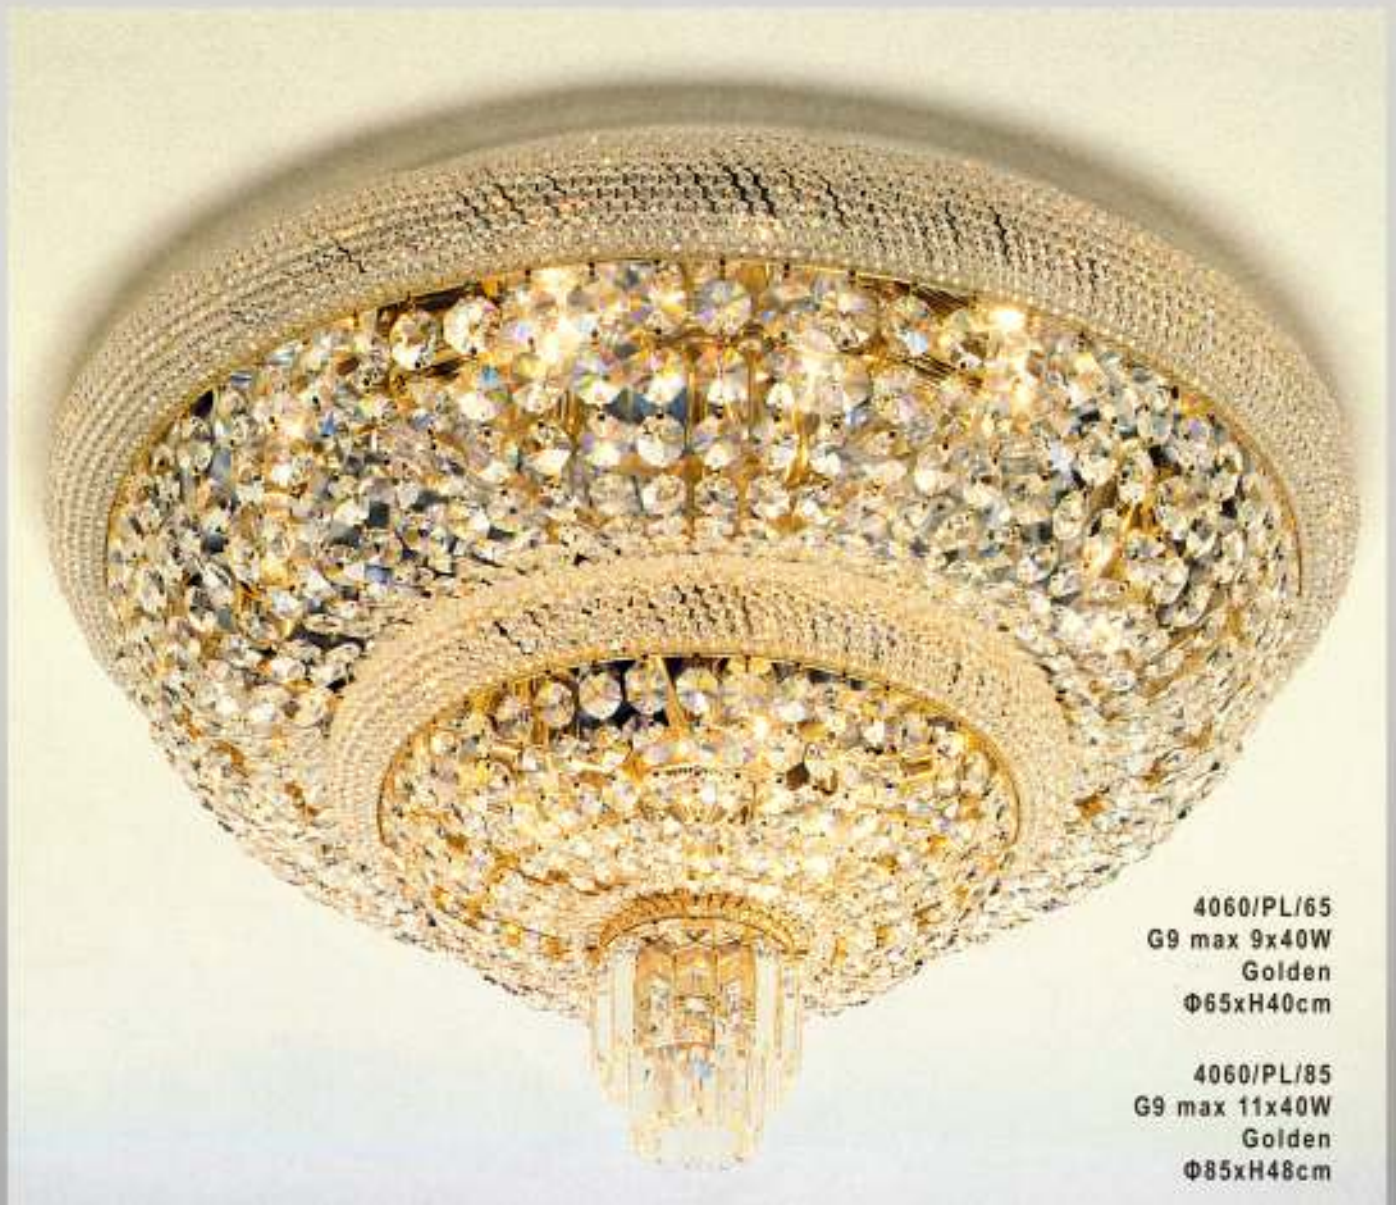

4004/50	4004/60	4004/70
G9 max 8x40W	G9 max 10x40W	G9 max 12x40W
Golden	Golden	Golden
Φ50xH16cm	Φ60xH16cm	Φ70xH16cm

4060/PL/65
G9 max 9x40W
Golden
Φ65xH40cm

4060/PL/85
G9 max 11x40W
Golden
Φ85xH48cm